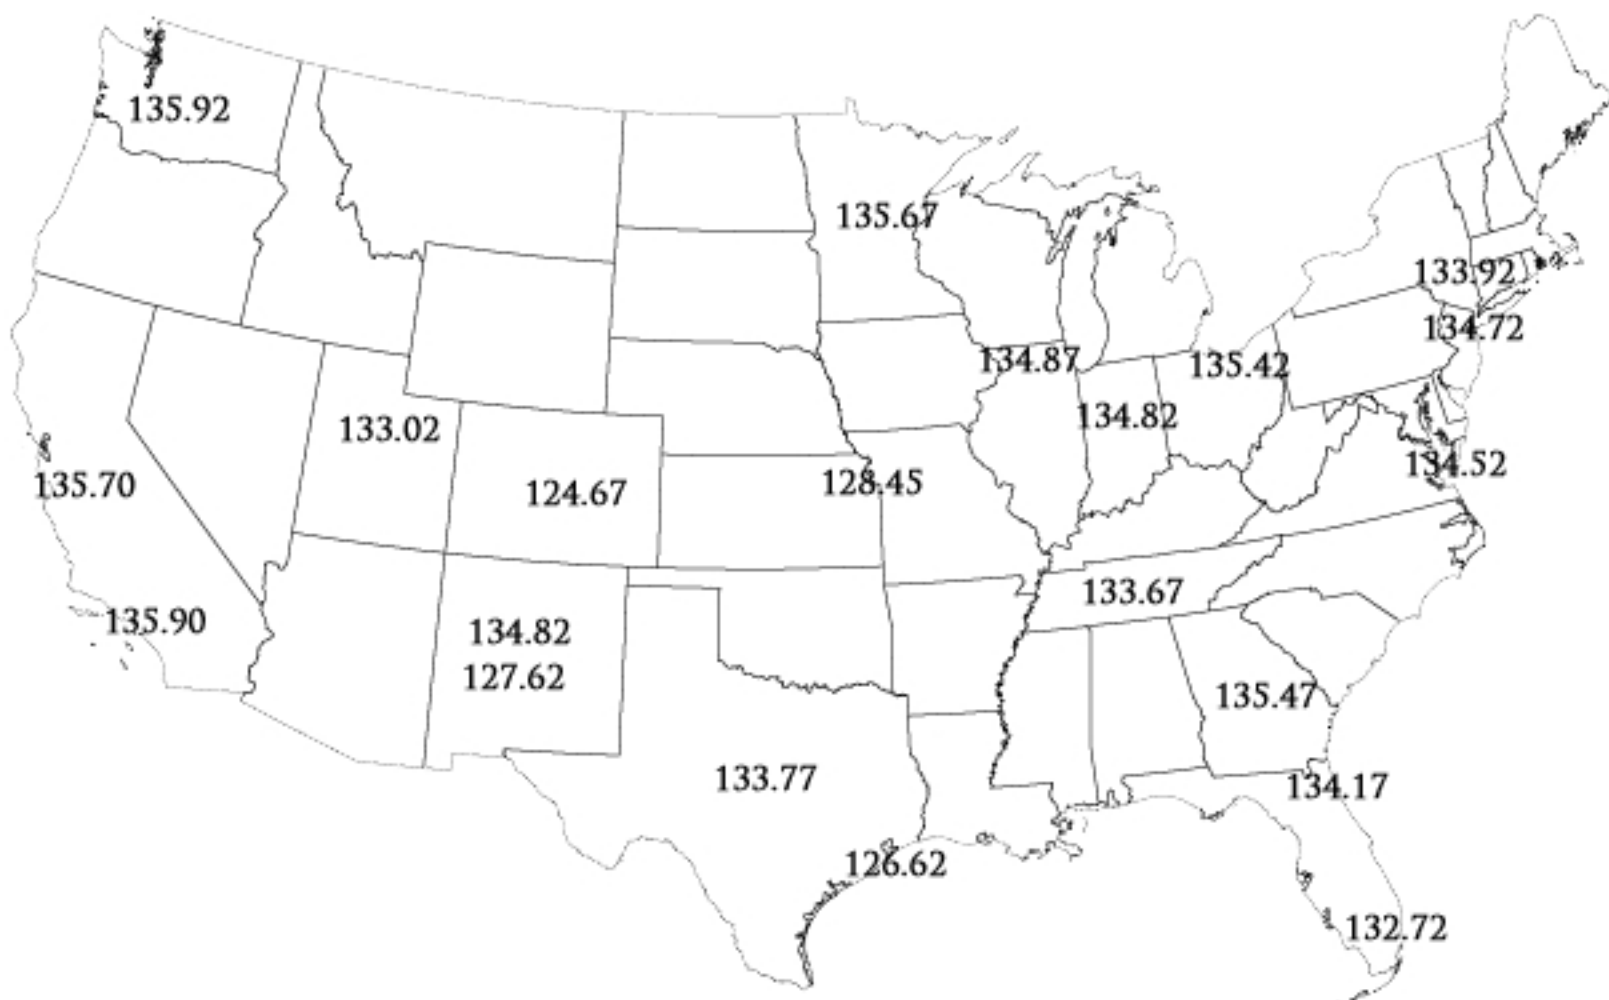

ENROUTE FLIGHT ADVISORY SERVICE (EFAS)

ENROUTE FLIGHT ADVISORY SERVICE (EFAS) FREQUENCIES

[CONTIGUOUS EAST COAST]

BOSTON FLIGHT WATCH - ZBW - 133.925
 NEW YORK FLIGHT WATCH - ZNY - 134.725
 WASHINGTON FLIGHT WATCH - ZDC 134.525
 JACKSONVILLE FLIGHT WATCH - ZJX 134.175
 MIAMI FLIGHT WATCH - ZMA 132.725

[INLAND EAST COAST]

CLEVELAND FLIGHT WATCH - ZOB - 135.425
 INDIANAPOLIS FLIGHT WATCH - ZID - 134.825
 ATLANTA FLIGHT WATCH - ZTL 135.475

[EASTERN MIDWEST]

CHICAGO FLIGHT WATCH - ZAU 134.875
 MEMPHIS FLIGHT WATCH - ZME 133.675

[MIDWEST]

MINNEAPOLIS FLIGHT WATCH - ZMP 135.675
 KANSAS CITY FLIGHT WATCH - ZKC 128.475 (123.625)
 FORT WORTH FLIGHT WATCH - ZFW 133.775
 HOUSTON FLIGHT WATCH - ZHU 126.625

[WESTERN MIDWEST]

SALT LAKE CITY FLIGHT WATCH - ZLC 133.025
 DENVER FLIGHT WATCH - ZDV 124.675
 ALBUQUERQUE FLIGHT WATCH - ZAB 134.825 / 127.625

1. AIRCRAFT IDENTIFICATION
2. AIRCRAFT TYPE
3. CURRENT ALTITUDE
4. CURRENT LOCATION, IN RELATION TO A NAVAID

FOR FLIGHTS AT 5,000 FEET AGL TO 17,500 MSL, CONTACT FLIGHT WATCH ON 122.0 ANYWHERE IN THE CONTERMINOUS U.S. AND PUERTO RICO FROM 6 A.M. TO 10 P.M. USE THE DISCRETE EFAS FREQUENCIES BELOW FOR FLIGHTS AT 18,000 THROUGH 45,000.